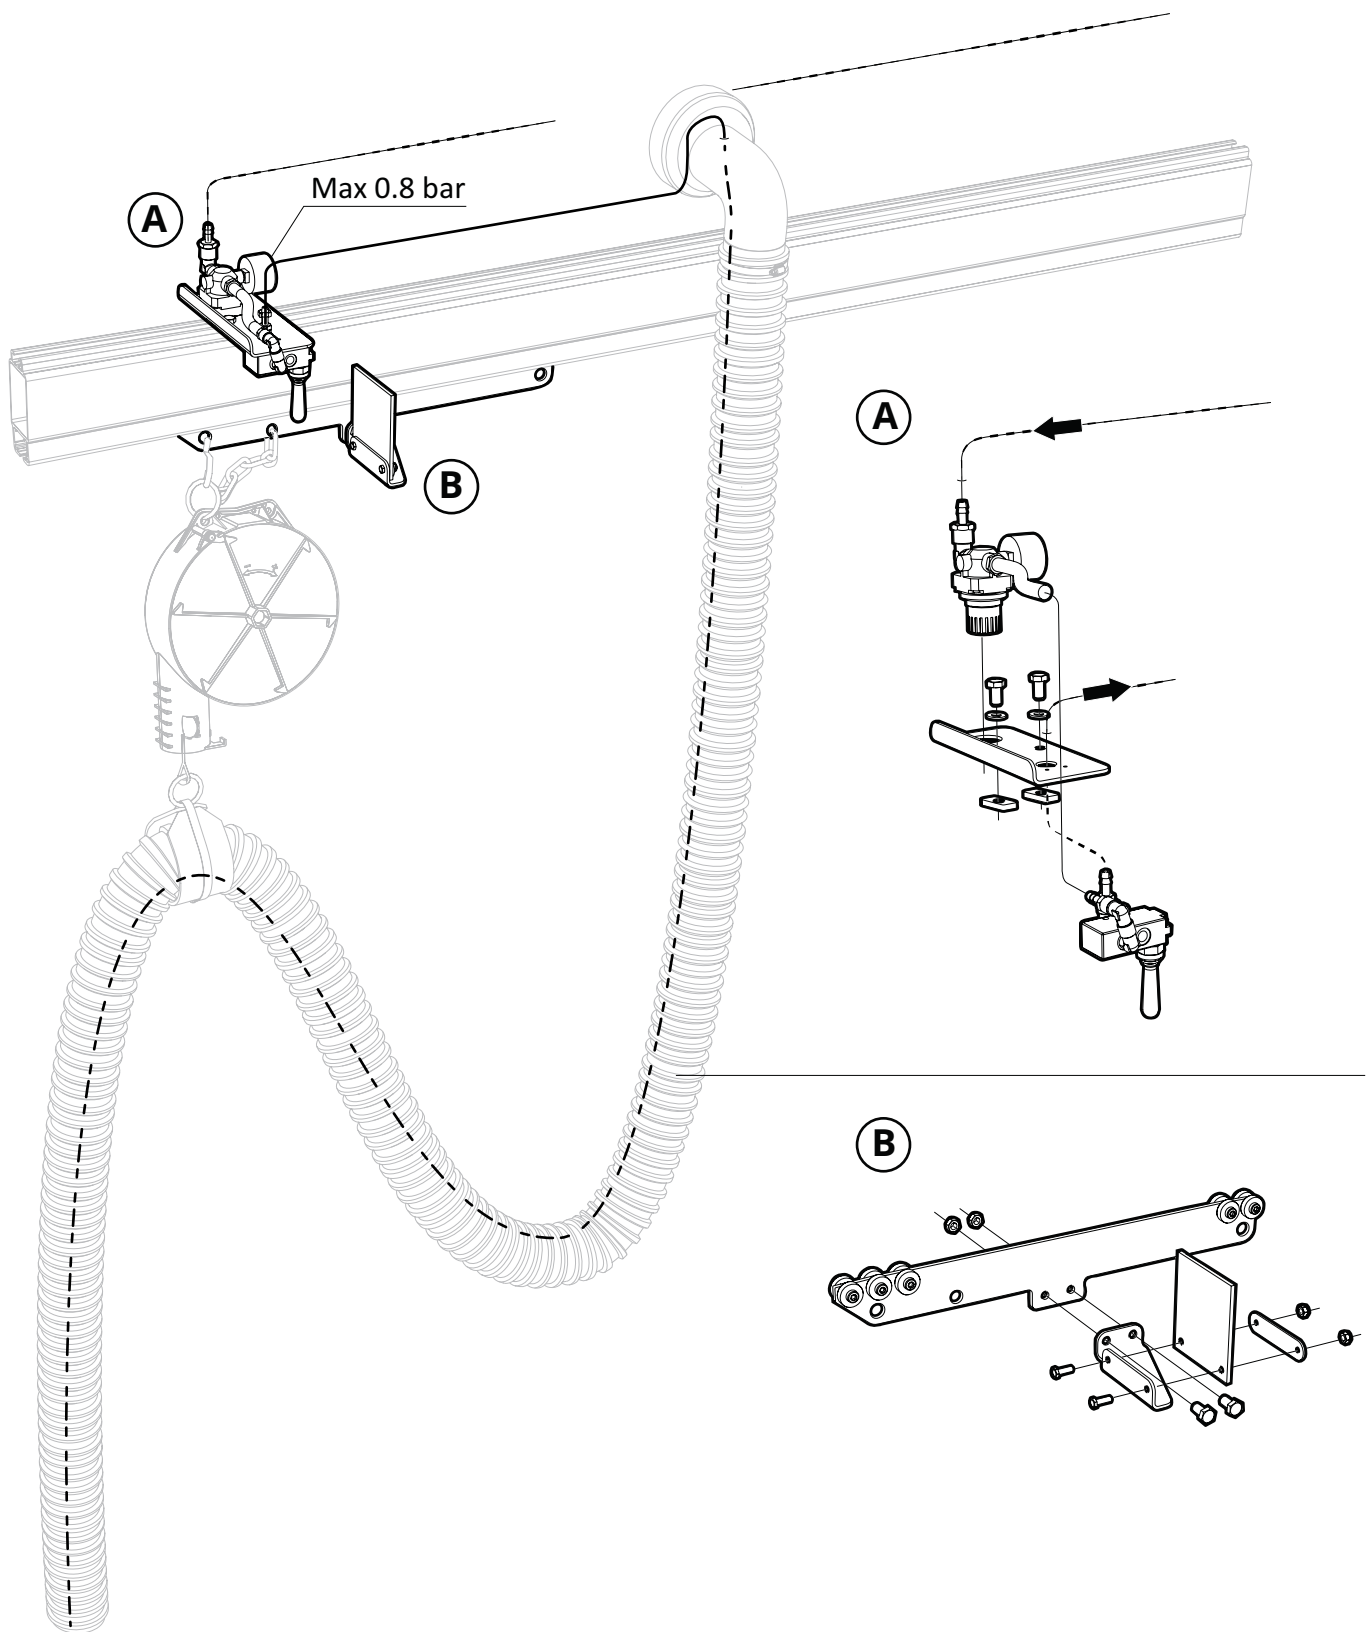

# AFSA 810

EXTRACTION ARMS · VEHICLE EXHAUST EXTRACTION · FANS · FILTERS · CURTAINS · CONTROLS

**MOVEX**

104 Commerce Drive, Suit C, NORTHAMPTON, PA 19067, USA · Tel 610-440-0478 · info@movexinc.com · www.movexinc.com