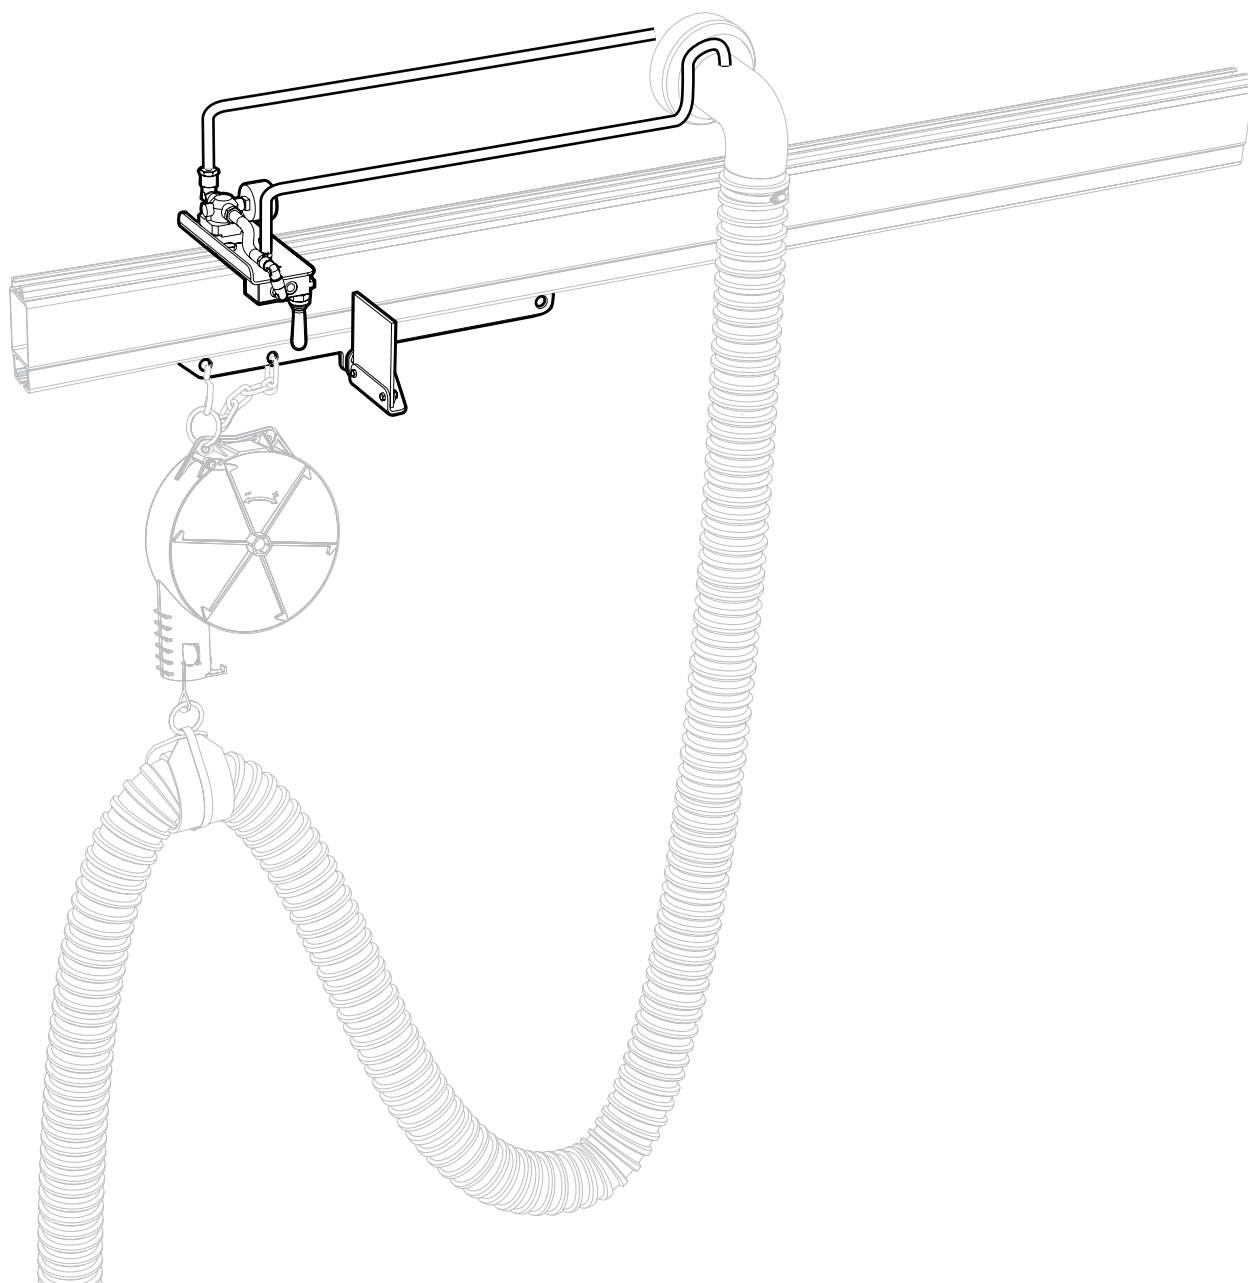

# AFSA 810

EXTRACTION ARMS · VEHICLE EXHAUST EXTRACTION · FANS · FILTERS · CURTAINS · CONTROLS

**MOVEX**

104 Commerce Drive, Suit C, NORTHAMPTON, PA 19067, USA · Tel 610-440-0478 · info@movexinc.com · www.movexinc.com