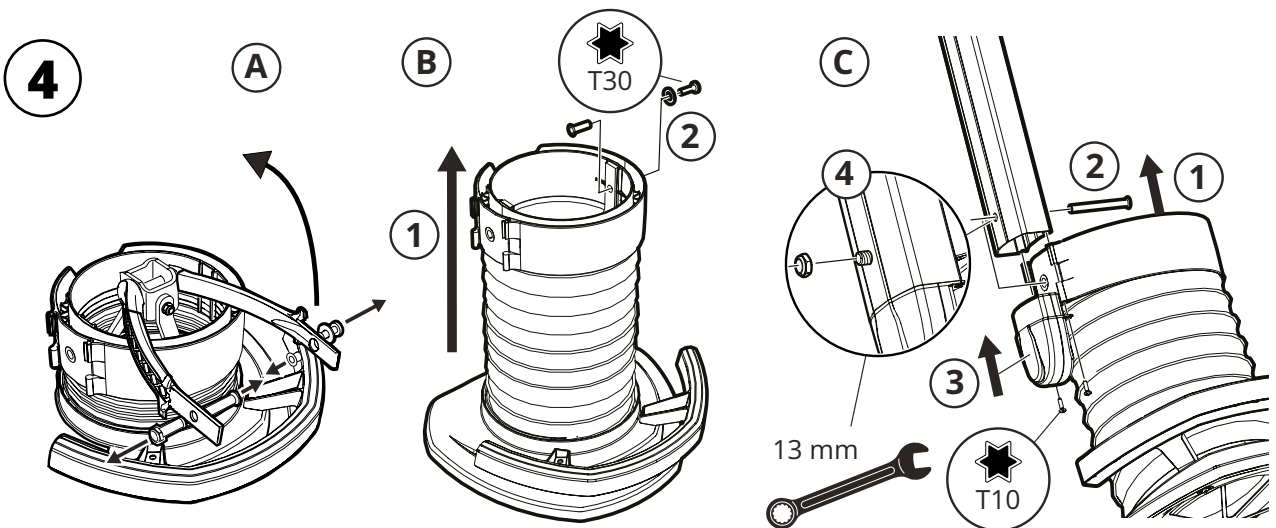

Installation

PR 9000/11000

MOVEX

PURE ADVANTAGE

EXTRACTION ARMS · VEHICLE EXHAUST EXTRACTION · FANS · FILTERS · CURTAINS · CONTROLS

MOVEX