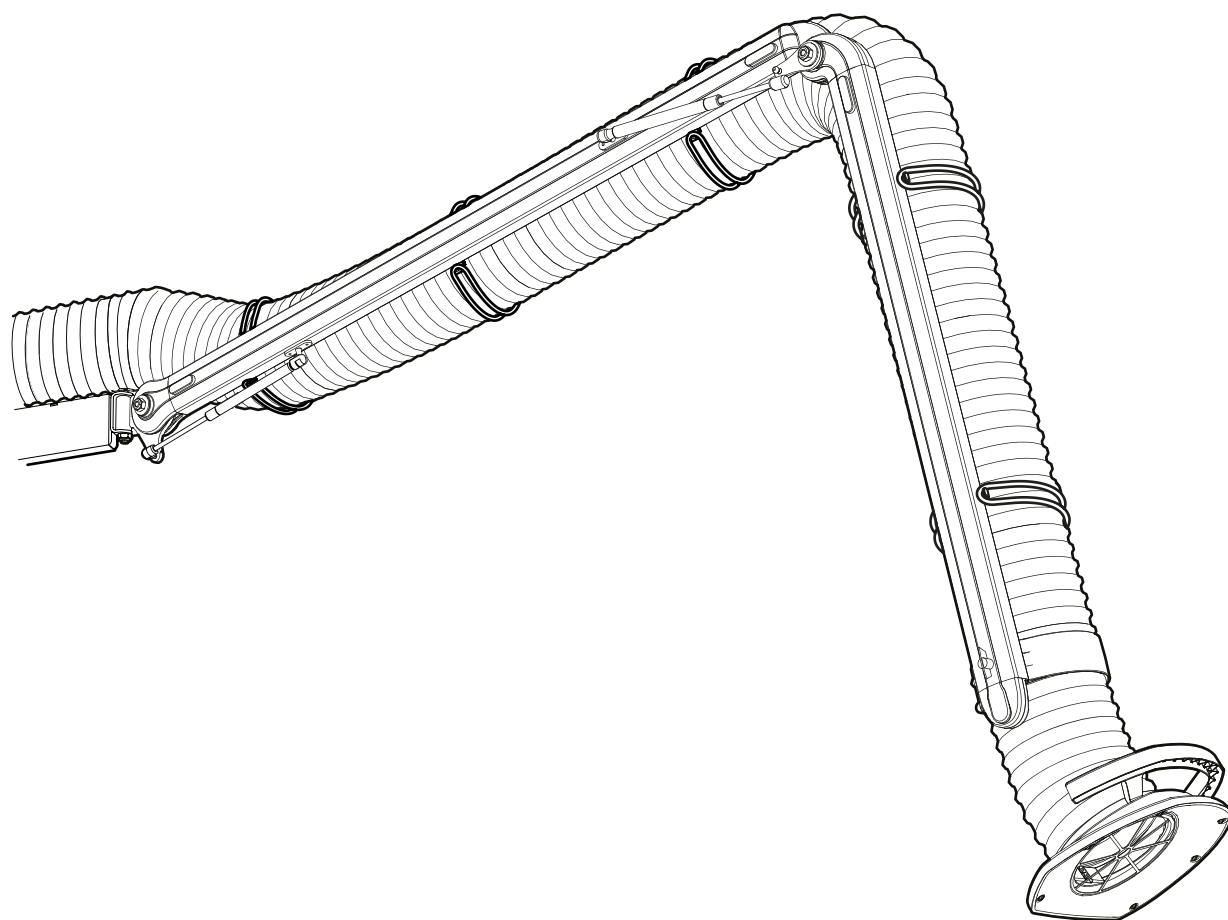

Installation

PR 9000/11000

MOVEX

PURE ADVANTAGE

EXTRACTION ARMS · VEHICLE EXHAUST EXTRACTION · FANS · FILTERS · CURTAINS · CONTROLS

MOVEX