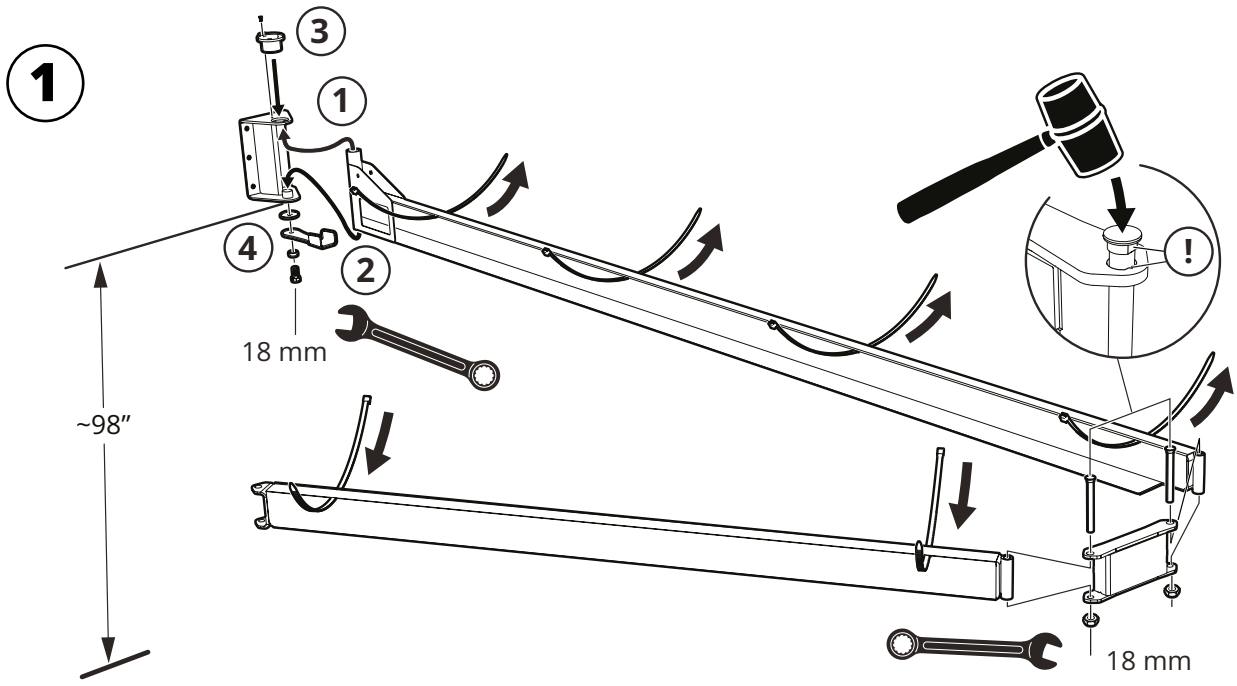

Installation

PR 9000/11000

MOVEX

PURE ADVANTAGE

EXTRACTION ARMS · VEHICLE EXHAUST EXTRACTION · FANS · FILTERS · CURTAINS · CONTROLS

MOVEX