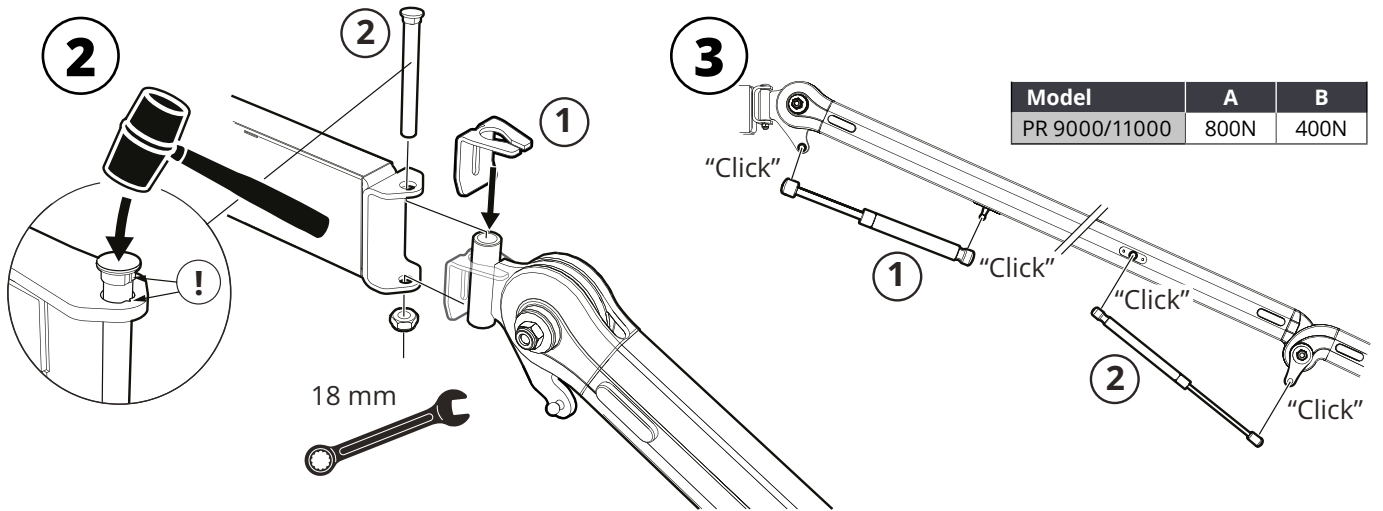

Installation

PR 9000/11000

MOVEX

PURE ADVANTAGE

EXTRACTION ARMS · VEHICLE EXHAUST EXTRACTION · FANS · FILTERS · CURTAINS · CONTROLS

MOVEX