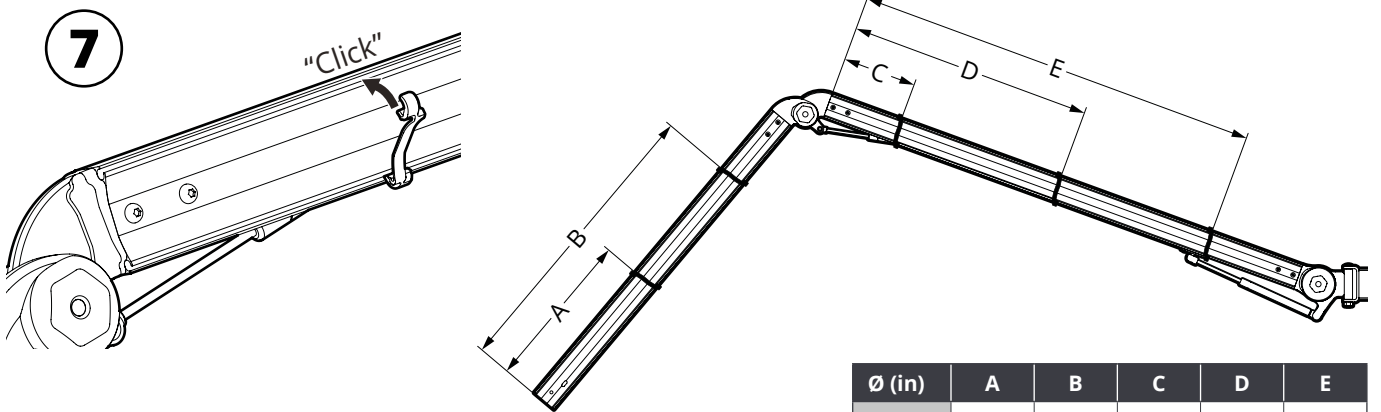

Installation

PR 9000/11000

MOVEX

PURE ADVANTAGE

EXTRACTION ARMS · VEHICLE EXHAUST EXTRACTION · FANS · FILTERS · CURTAINS · CONTROLS

MOVEX