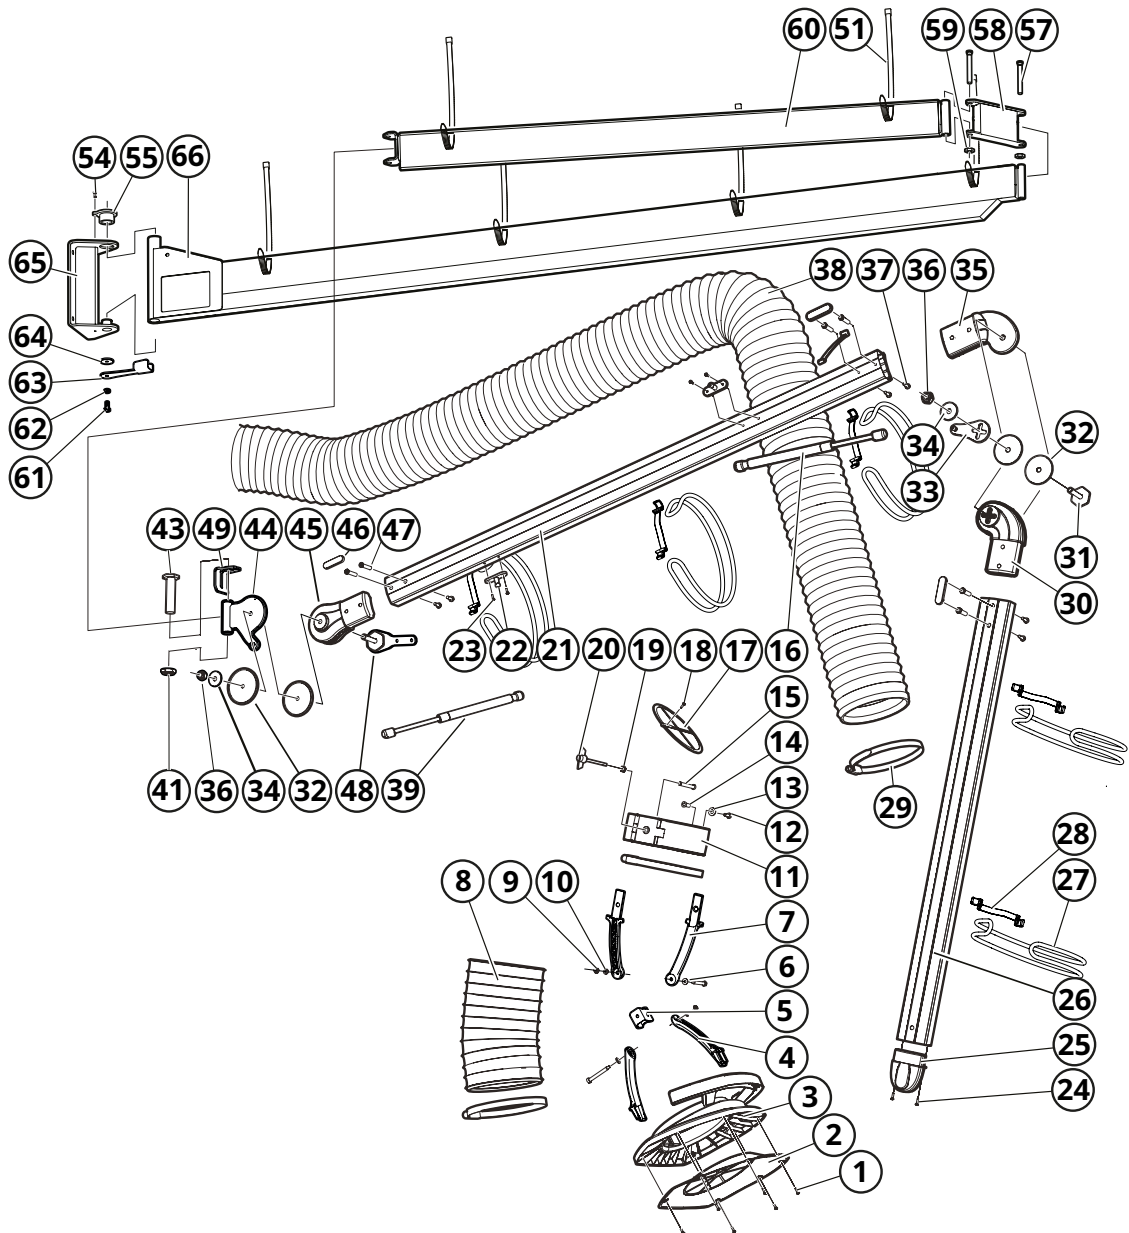

Installation

PR 9000/11000

MOVEX

PURE ADVANTAGE

EXTRACTION ARMS · VEHICLE EXHAUST EXTRACTION · FANS · FILTERS · CURTAINS · CONTROLS

MOVEX