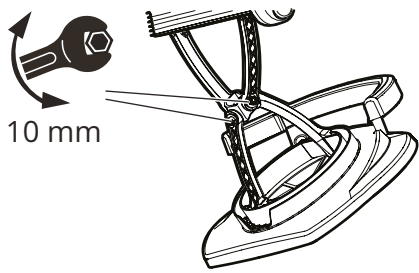

Installation

PR 9000/11000

MOVEX

PURE ADVANTAGE

EXTRACTION ARMS · VEHICLE EXHAUST EXTRACTION · FANS · FILTERS · CURTAINS · CONTROLS

MOVEX