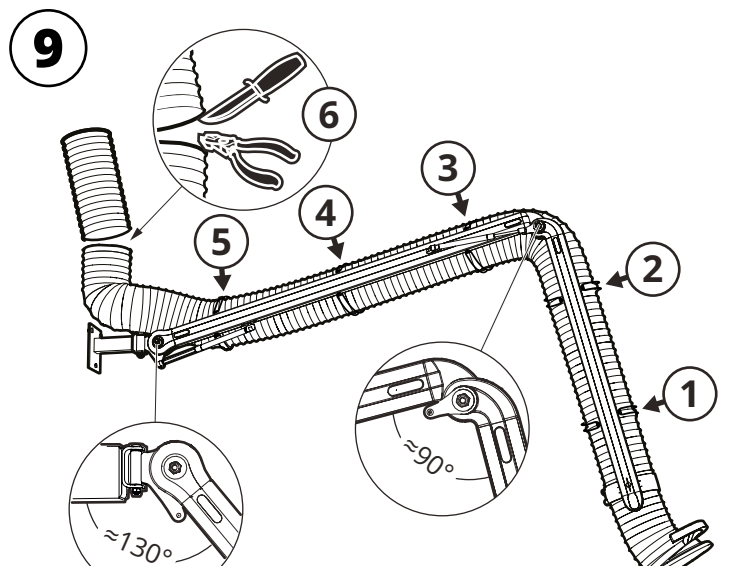

Installation

PR 9000/11000

MOVEX

PURE ADVANTAGE

EXTRACTION ARMS · VEHICLE EXHAUST EXTRACTION · FANS · FILTERS · CURTAINS · CONTROLS

MOVEX