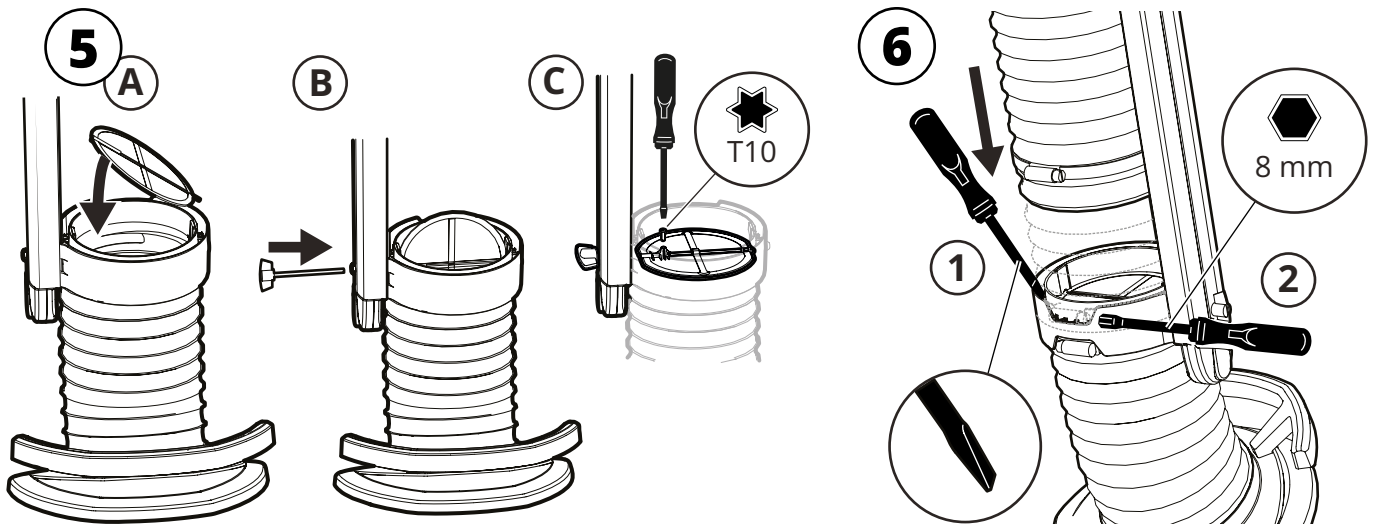

Installation

PR 9000/11000

MOVEX

PURE ADVANTAGE

EXTRACTION ARMS · VEHICLE EXHAUST EXTRACTION · FANS · FILTERS · CURTAINS · CONTROLS

MOVEX